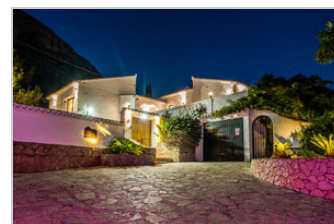

Rentals Javea

0034 966 463 108
info@rentalsjavea.com
www.rentalsjavea.com

Long Term Rentals | Winter Rentals | Property Management

Javea Villa

Ref 55128871 €2,200

Available from January to end of March (3 months) Luxury villa located on the Montgo area of Javea, quiet, private and peaceful location, south facing, totally reformed to a high...

Beds 4

Size m2

Baths 3

Plot m2

Pool Private

Description

Available from January to end of March (3 months) Luxury villa located on the Montgo area of Javea, quiet, private and peaceful location, south facing, totally reformed to a high standard. The spacious villa has 4 bedrooms, a TV with satellite channels, a fully equipped kitchen with a dishwasher and an oven, a washing machine, and 3 bathrooms with a bath. Towels and bed linen are offered in the villa. There is also a seating area and a fireplace.

Casa Pelefi, is a magnificent 4-bedroom villa nestled on the slopes of the majestic Montgo Mountain within the confines of a National Park and is the perfect retreat for extended families. Tucked away in an exclusive corner of Javea, on a tranquil residential cul-de-sac, it's tailor-made for those who yearn for a peaceful, noise-free vacation. The large, sun-drenched, private terrace, facing south, boasts a splendid 10m x 5m pool, basking in a whopping 10 hours of sunshine daily. With the Montgo Mountain as a dramatic backdrop

123 Javea Villas

Web: www.rentalsjavea.com **Email:** info@rentalsjavea.com **Telephone:** 0034 966 463 108