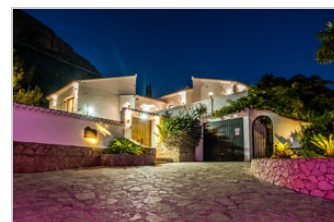

Rentals Javea

0034 966 463 108
info@rentalsjavea.com
www.rentalsjavea.com

Long Term Rentals | Winter Rentals | Property Management

Javea Villa

Ref 55128871 €2,200

Available from January to end of March (3 months) Luxury villa located on the Montgo area of Javea, quiet, private and peaceful location, south facing, totally reformed to a high...

Beds 4

Size m2

Baths 3

Plot m2

Pool Private

Description

Available from January to end of March (3 months) Luxury villa located on the Montgo area of Javea, quiet, private and peaceful location, south facing, totally reformed to a high standard. The spacious villa has 4 bedrooms, a TV with satellite channels, a fully equipped kitchen with a dishwasher and an oven, a washing machine, and 3 bathrooms with a bath. Towels and bed linen are offered in the villa. There is also a seating area and a fireplace.

Casa Pelefi, is a magnificent 4-bedroom villa nestled on the slopes of the majestic Montgo Mountain within the confines of a National Park and is the perfect retreat for extended families. Tucked away in an exclusive corner of Javea, on a tranquil residential cul-de-sac, it's tailor-made for those who yearn for a peaceful, noise-free vacation. The large, sun-drenched, private terrace, facing south, boasts a splendid 10m x 5m pool, basking in a whopping 10 hours of sunshine daily. With the Montgo Mountain as a dramatic backdrop

123 Javea Villas

Web: www.rentalsjavea.com **Email:** info@rentalsjavea.com **Telephone:** 0034 966 463 108