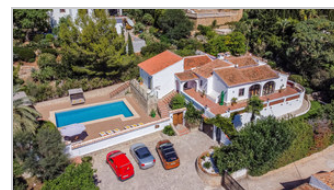

## Javea Villa

Ref 55128871 €2,200

Available from January to end of March (3 months) Luxury villa located on the Montgo area of Javea, quiet, private and peaceful location, south facing, totally reformed to a high...

## Description

Available from January to end of March (3 months) Luxury villa located on the Montgo area of Javea, quiet, private and peaceful location, south facing, totally reformed to a high standard. The spacious villa has 4 bedrooms, a TV with satellite channels, a fully equipped kitchen with a dishwasher and an oven, a washing machine, and 3 bathrooms with a bath. Towels and bed linen are offered in the villa. There is also a seating area and a fireplace.

Casa Pelefi, is a magnificent 4-bedroom villa nestled on the slopes of the majestic Montgo Mountain within the confines of a National Park and is the perfect retreat for extended families. Tucked away in an exclusive corner of Javea, on a tranquil residential cul-de-sac, it's tailor-made for those who yearn for a peaceful, noise-free vacation. The large, sun-drenched, private terrace, facing south, boasts a splendid 10m x 5m pool, basking in a whopping 10 hours of sunshine daily. With the Montgo Mountain as a dramatic backdrop