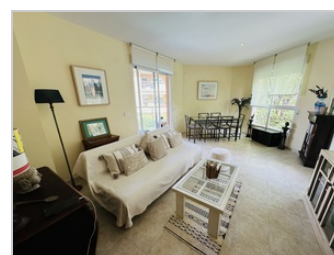

Rentals Javea

0034 966 463 108
info@rentalsjavea.com
www.rentalsjavea.com

Long Term Rentals | Winter Rentals | Property Management

Javea Apartment

Ref 689863 €1,000

Available from the 15th of September to June 2025. Apartment to rent for winter close to Javea Port. Located in a small complex with communal swimming pool and pretty gardens,

...

Beds 2

Size 90m2

Baths 2

Plot m2

Pool Communal

Description

Available from the 15th of September to June 2025. Apartment to rent for winter close to Javea Port.

Located in a small complex with communal swimming pool and pretty gardens, within walking distance to Javea port and all amenities.

1st floor with lift, on one level and private parking space. 2 double bedrooms with built in wardrobes, 2 bathrooms, lounge and dining room with 2 terraces, fully equipped kitchen, hot and cold air conditioning.

Also available for 3 month rentals. Please ask for further information

123 Javea Villas

Web: www.rentalsjavea.com **Email:** info@rentalsjavea.com **Telephone:** 0034 966 463 108