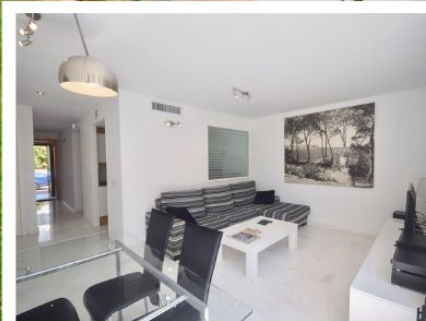

Rentals Javea

0034 966 463 108
info@rentalsjavea.com
www.rentalsjavea.com

Long Term Rentals | Winter Rentals | Property Management

Javea Apartment

Ref 492770 €900

Available from now until the end of June 2024, Javea Port. Also available from September until the end of June 2025. Ground floor winter rental, there is 1 double bedroom and 1 ...

Beds 1

Size 80m2

Baths 1

Plot m2

Pool Yes

Description

Available from now until the end of June 2024, Javea Port. Also available from September until the end of June 2025. Ground floor winter rental, there is 1 double bedroom and 1 bathroom, fully equipped kitchen, spacious lounge and dining area, hot and cold air conditioning throughout and ceiling fan in the bedroom, situated in a great location in Javea Port, communal swimming pool and gardens. No pets allowed.

123 Javea Villas

Web: www.rentalsjavea.com **Email:** info@rentalsjavea.com **Telephone:** 0034 966 463 108